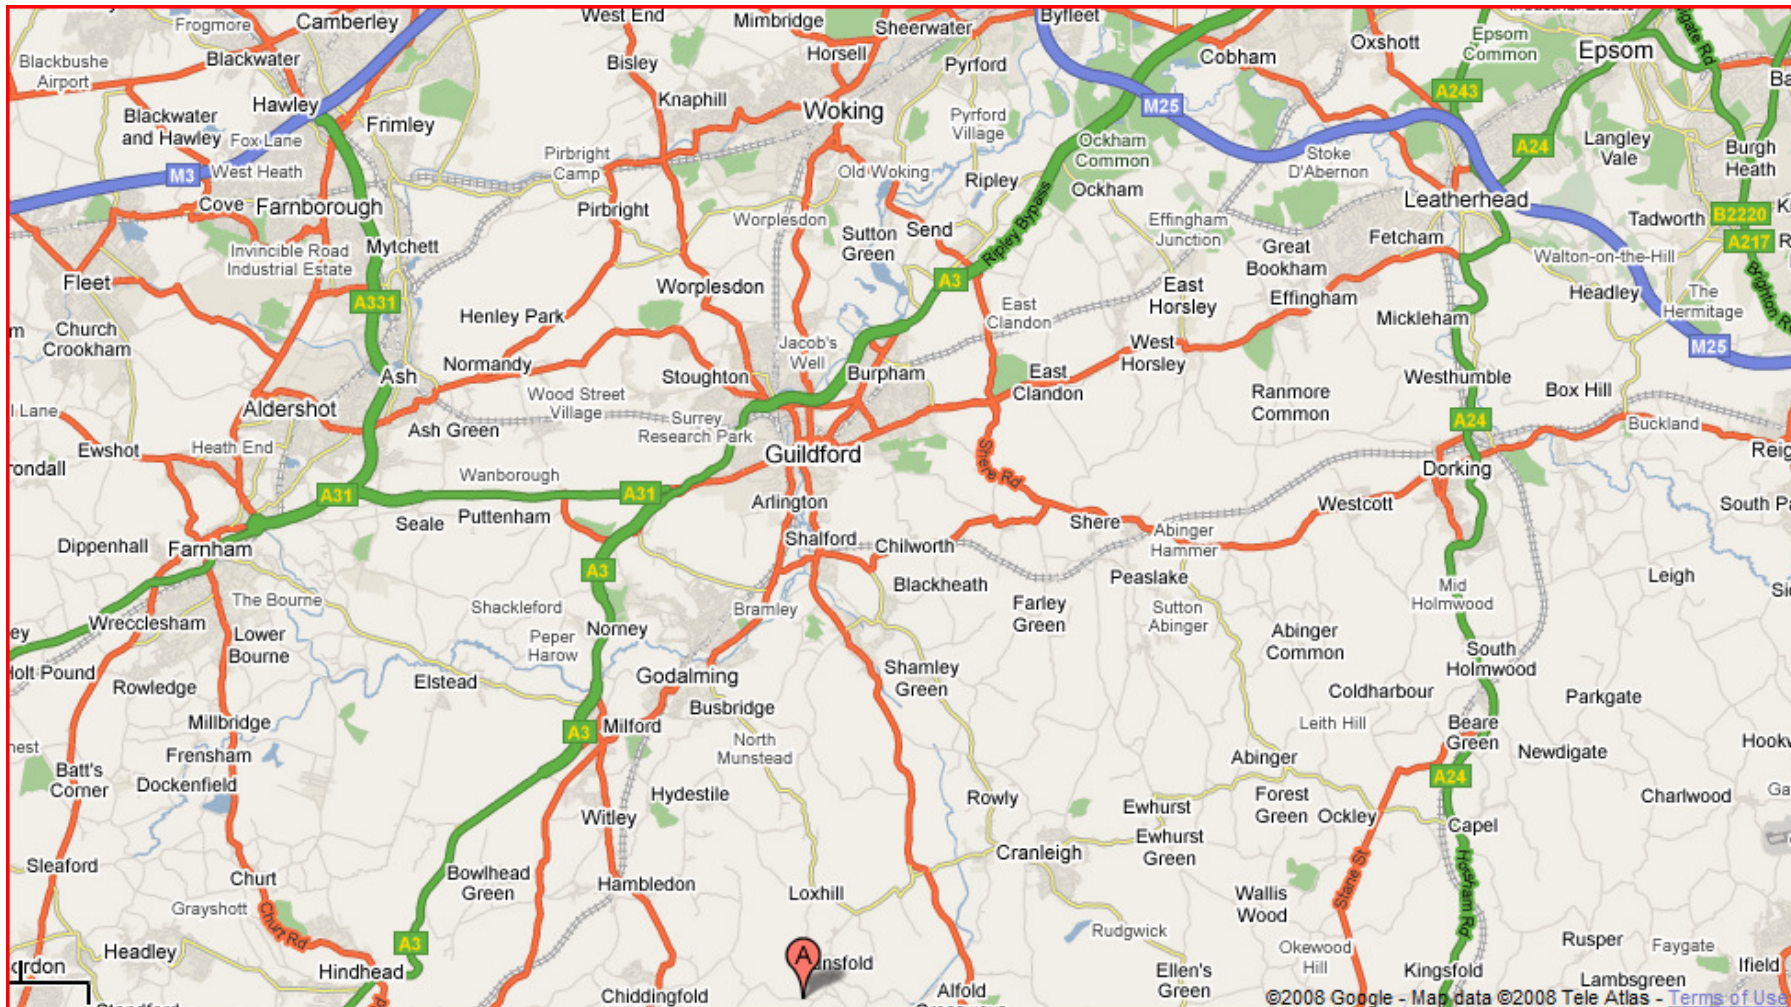

**From the A3:** Six miles from Guildford, exit from the A3 at the **Milford** turnoff, signposted for **Haslemere**. Turn left at the 2nd set of traffic lights then 2<sup>nd</sup> exit from next roundabout to the A283. Continue along this road until **Chiddingfold**; at a large green turn left along Pickhurst Road and after 1 mile left to High Street Green which becomes Chiddingfold Road. **The Orchard** is on the right hand side of the road. Turn in through gates and park in car park immediately on the left. Unit 2 is the woodclad building to the right.

**By Rail:** From **Waterloo** on the Portsmouth line to **Godalming, Witley** or **Haslemere**. Taxis are available at Godalming and Haslemere, or call us and we can arrange pick-up

**From Guildford centre:** Take the A281 signposted **Horsham**; after approx. 5 miles turn right at major traffic lights signposted Godalming; turn left after 1/2 mile to Dunsfold; through Dunsfold village to a sharp right hand bend; **The Orchard** is a few hundred yards along on the left.

**Answers Investigation, Unit 2, The Orchard, Chiddingfold Road, Dunsfold, Surrey GU8 4PB Tel: 01483 200999**